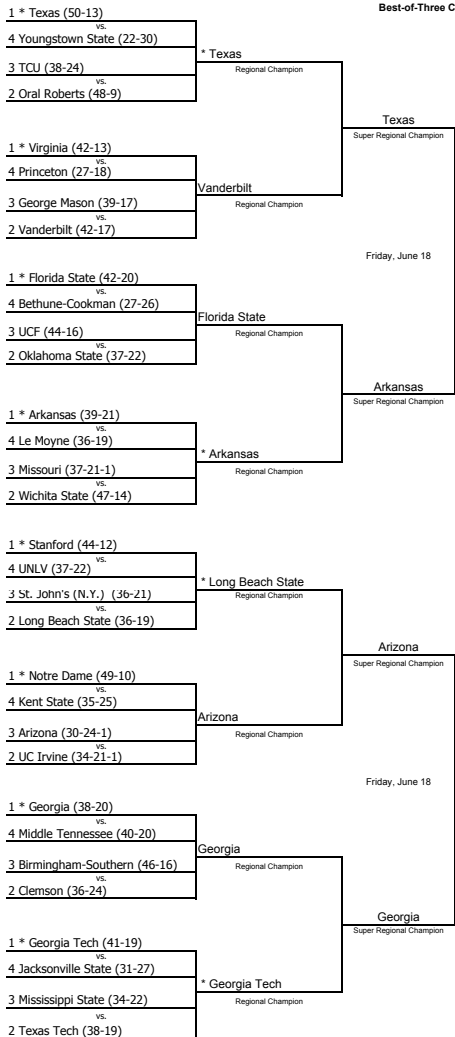

2004 National Collegiate Division I Baseball Championship