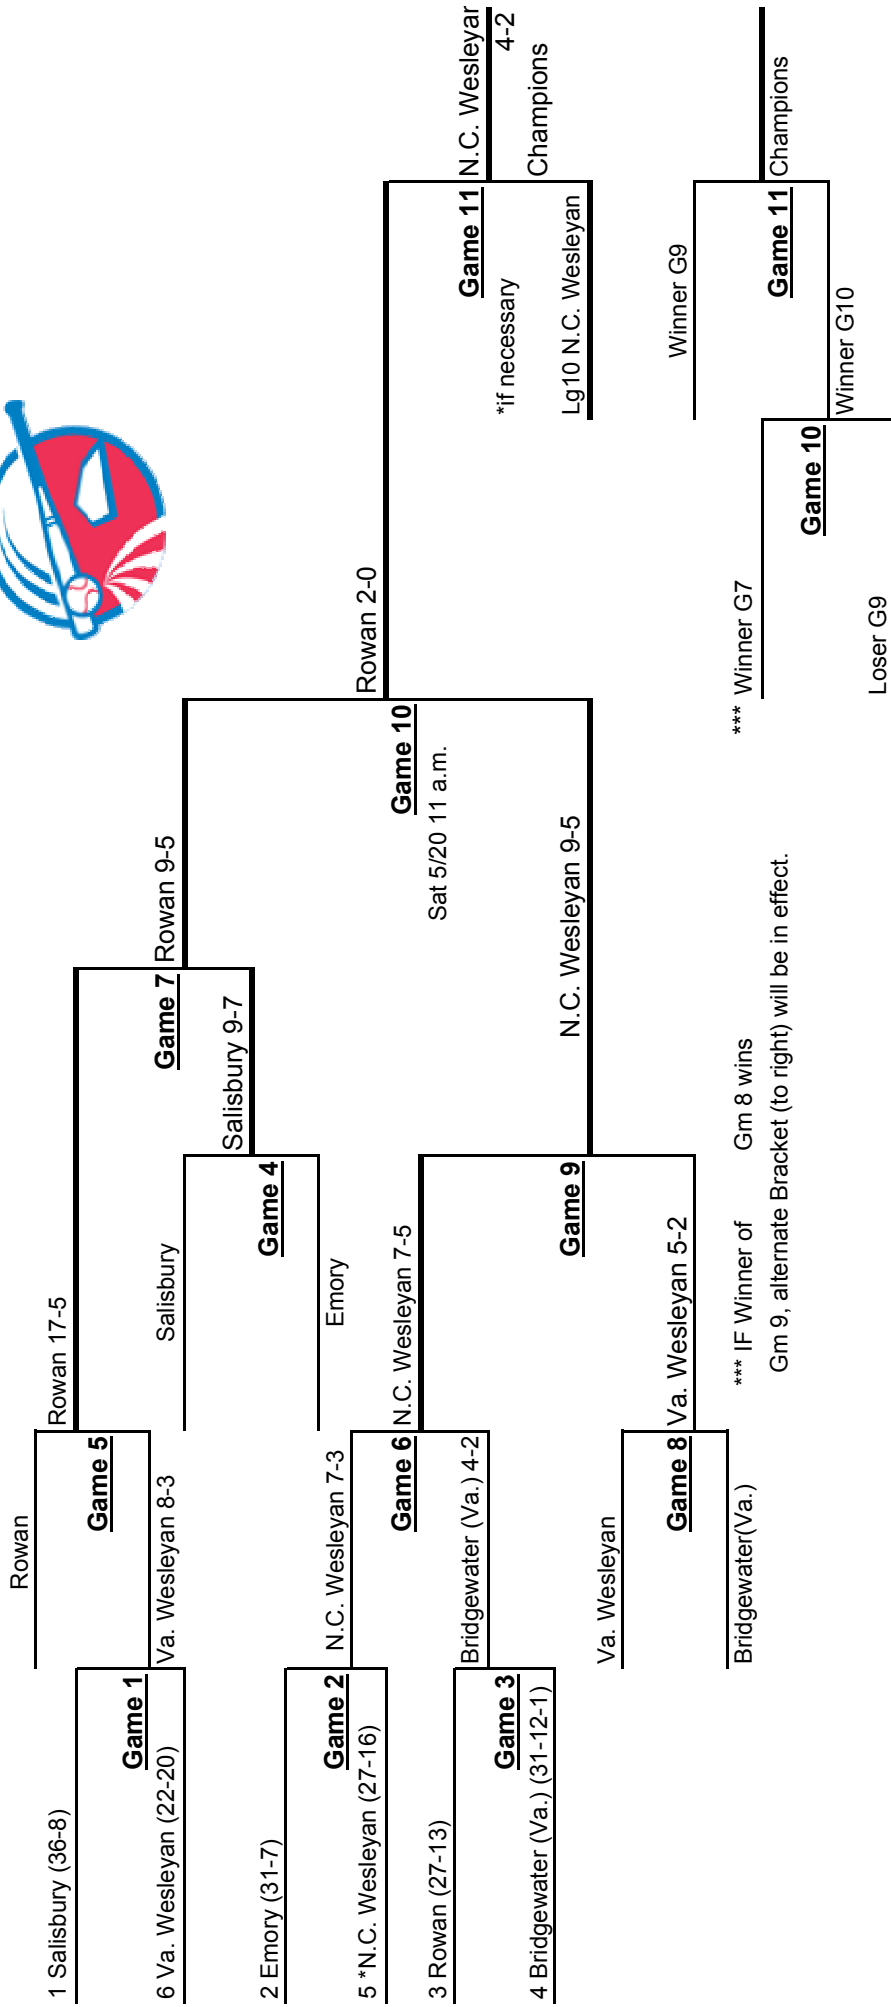

2006 NCAA Division III Baseball 6-team Bracket
 Rocky Mount, NC - Host: N.C. Wesleyan

*** IF Winner of Gm 8 wins
 Gm 9, alternate Bracket (to right) will be in effect.

- Day
- Wednesday:
 Thursday:
 Friday:
 Saturday
- Games
 1, 2, 3
 4, 5, 6
 7, 8, 9
 10 and 11 ("if")