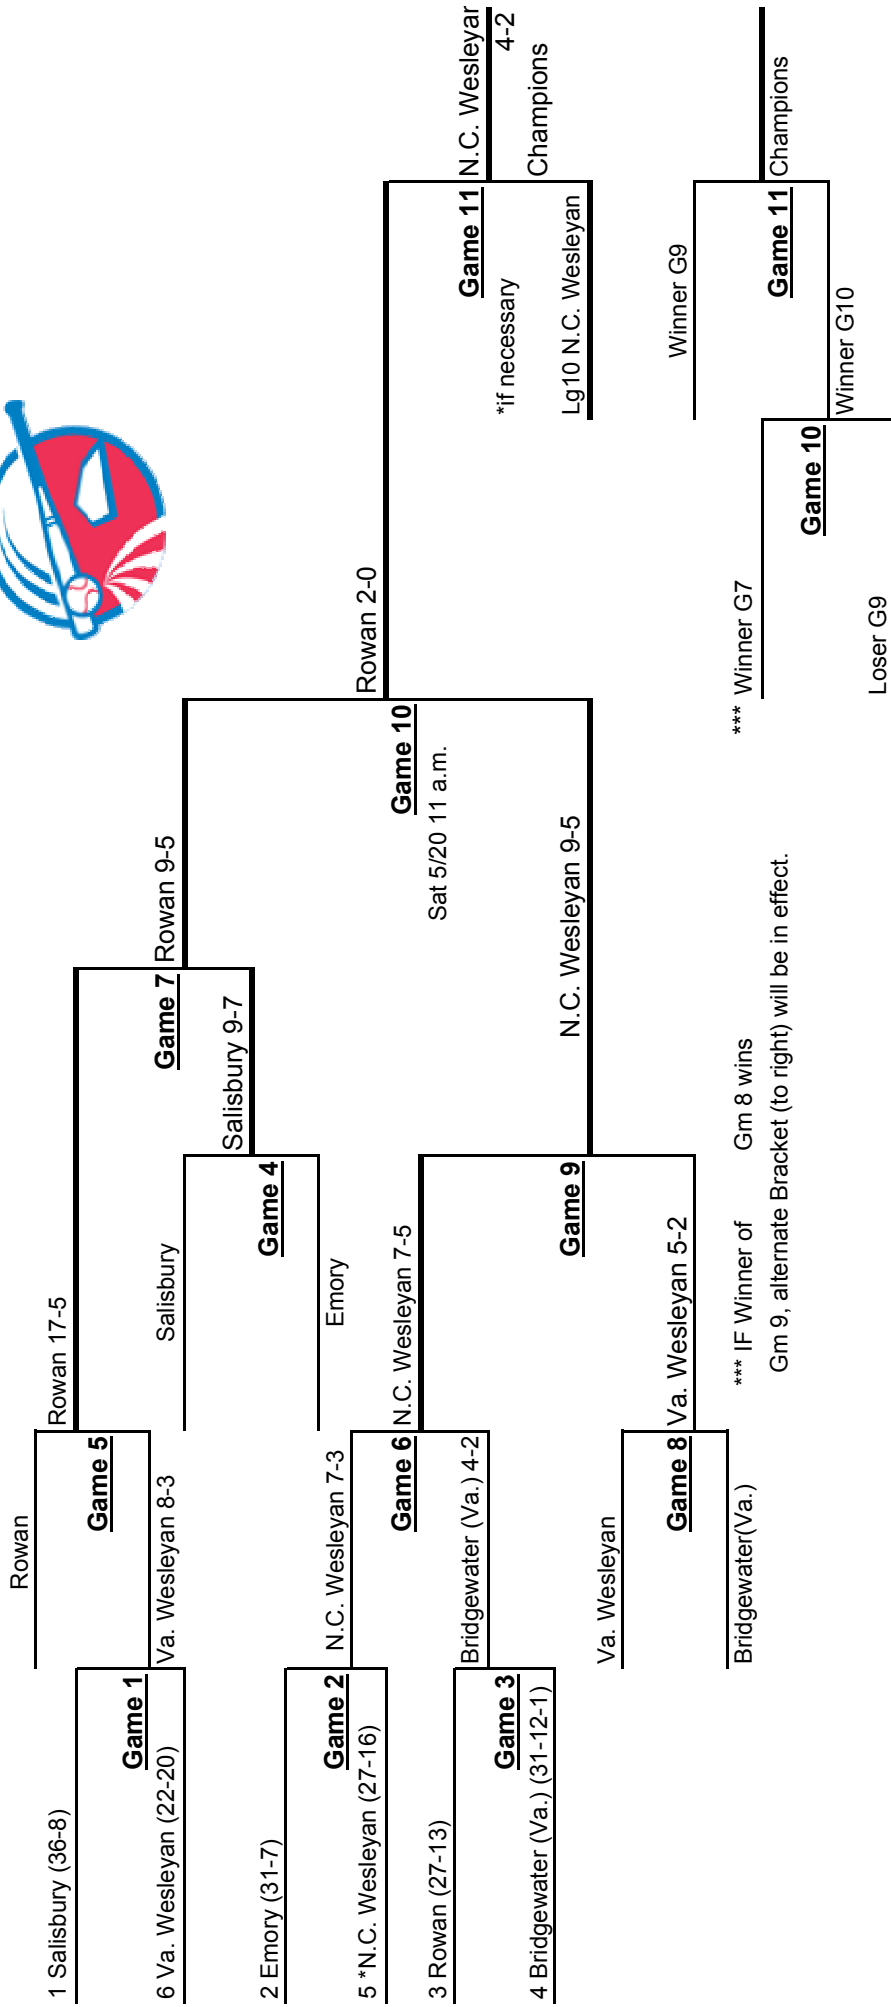

2006 NCAA Division III Baseball 6-team Bracket
 Rocky Mount, NC - Host: N.C. Wesleyan

*** IF Winner of Gm 8 wins
 Gm 9, alternate Bracket (to right) will be in effect.

- Day
 Wednesday:
 Thursday:
 Friday:
 Saturday
- Games
 1, 2, 3
 4, 5, 6
 7, 8, 9
 10 and 11 ("if")