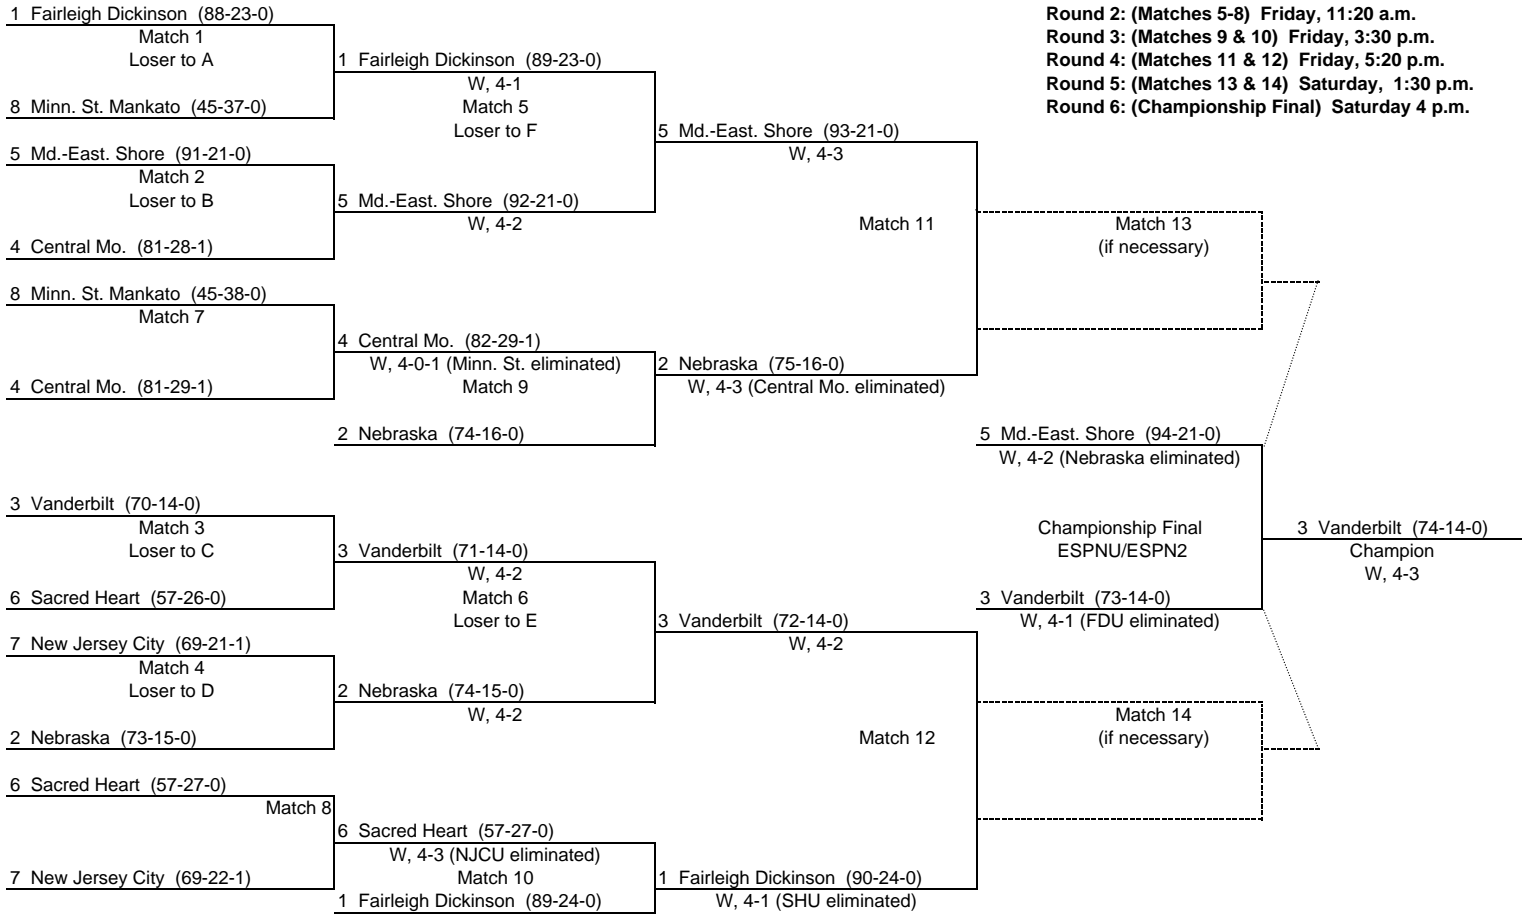

2007 National Collegiate  
**WOMEN'S BOWLING**  
**CHAMPIONSHIP**

**Round 1: (Matches 1-4) Friday, 9:30 a.m.**  
**Round 2: (Matches 5-8) Friday, 11:20 a.m.**  
**Round 3: (Matches 9 & 10) Friday, 3:30 p.m.**  
**Round 4: (Matches 11 & 12) Friday, 5:20 p.m.**  
**Round 5: (Matches 13 & 14) Saturday, 1:30 p.m.**  
**Round 6: (Championship Final) Saturday 4 p.m.**

**Bracket note:**

**Championship Match will be broadcast LIVE on ESPNU and on April 15 at 4 p.m. ET on ESPN2**

1. If the winner of Match 9 defeats the winner of Match 5, then Match 13 is necessary.
2. If the winner of Match 10 defeats the winner of Match 6, then Match 14 is necessary.

\*Note: The NCAA Women's Bowling Committee reserves the right to revise the schedule (i.e., match times) when necessary.